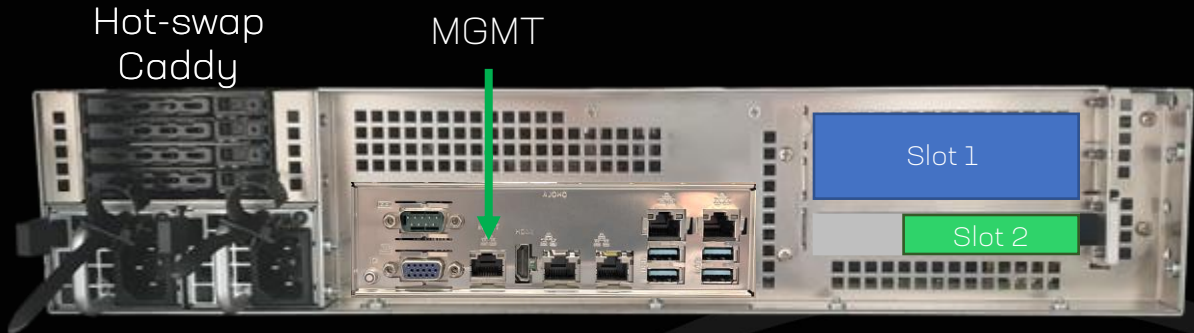

Comet Lake HFT Server

Available in 2U. FPGA compatible.

Our 10 core Comet Lake server features Intel's latest desktop platform - The blazing fast Z490 based Comet Lake range.

We've taken Intel's fastest CPU yet and made it even faster. Clocking in at up to 5.4GHz across all 10 cores it's super quick. Combined with 5GHz cache speed, this server is faster than fast.

- Up to 10 Cores @ 5.4GHz
- 20MB Cache @ 5.0GHz
- Latency optimised RAM
- Proven overclocking technology

Server Specs

10 CPU
Cores

Up to
5.4GHz
clockspeed

Up to
128GB
RAM

2U - Standard

CPU	Intel® Core™ i9-10900K
CPU Frequency	up to 10 Cores @ 5.4GHz (all-core)
Cache	20MB @ 5.0GHz
Chipset	Z490
RAM	Up to 128GB of latency tuned high performance DDR4
PCIe	Slot 1 - Physical x16, Electrical x16, HHFL Double Width (Electrical x8 when Slot2 is populated) Slot 2 - Physical x8, Electrical x8, HHFL Double Width
LAN	2 x RJ45 1Gbe (Intel® i210) 2 x RJ45 10Gbe (Intel® X710-AT2) 1 x RJ45 Dedicated IPMI LAN (ASPEED AST2500)
Rear I/O	1 x VGA 1 x HDMI port 1 x Serial Port 2 x USB 3.2 Gen 2 Type-A 2 x USB 3.2 Gen 1 ports 4 x USB 2.0/1.1 ports
RAID	Onboard RAID 0, 1, 5, 10 Hardware RAID optional
Storage	4 x 2.5" SATA hot-swap caddy Or 2x 2.5" NVMe hot-swap caddy 2 x M.2 Socket 3
PSU	1300W Dual Redundant
Depth	720mm

2U - FPGA

CPU	Intel® Core™ i9-10900K
CPU Frequency	up to 10 Cores @ 5.4GHz (all-core)
Cache	20MB @ 5.0GHz
Chipset	Z490
RAM	Up to 128GB of latency tuned high performance DDR4
PCIe	Slot 1 - Physical x16, Electrical x16, FHFL Double Width (Electrical x8 when Slot2 is populated) Slot 2 - Physical x8, Electrical x8, HHFL Single Width
LAN	2 x RJ45 1Gbe (Intel® i210) 2 x RJ45 10Gbe (Intel® X710-AT2) 1 x RJ45 Dedicated IPMI LAN
Rear I/O	1 x VGA 1 x HDMI port 1 x Serial Port 2 x USB 3.2 Gen 2 Type-A 2 x USB 3.2 Gen 1 ports 4 x USB 2.0/1.1 ports
RAID	Onboard RAID 0, 1, 5, 10 Hardware RAID optional
Storage	4 x 2.5" SATA hot-swap caddy Or 2x 2.5" NVMe hot-swap caddy 2 x M.2 Socket 3
PSU	1300W Dual Redundant
Depth	720mm