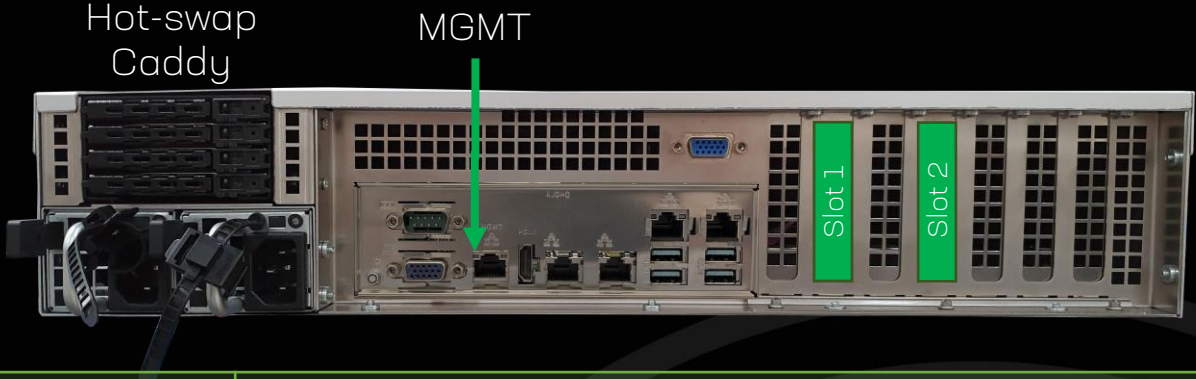

Comet Lake HFT Server

Available in 2U. FPGA compatible.

Our 10 core Comet Lake server features Intel's latest desktop platform - The blazing fast Z490 based Comet Lake range.

We've taken Intel's fastest CPU yet and made it even faster. Clocking in at up to 5.4GHz across all 10 cores it's super quick. Combined with 5GHz cache speed, this server is faster than fast.

- Up to 10 Cores @ 5.4GHz
- 20MB Cache @ 5.0GHz
- Latency optimised RAM
- Proven overclocking technology

Server Specs

10 CPU
Cores

Up to
5.4GHz
clockspeed

Up to
128GB
RAM

2U - Standard

CPU	Intel® Core™ i9-10900K
CPU Frequency	up to 10 Cores @ 5.4GHz (all-core)
Cache	20MB @ 5.0GHz
Chipset	Z490
RAM	Up to 128GB of latency tuned high performance DDR4
PCIe	Slot 1 - Physical x16, Electrical x16, HHFL Double Width (Electrical x8 when Slot2 is populated) Slot 2 - Physical x8, Electrical x8, HHFL Double Width
LAN	2 x RJ45 1Gbe (Intel® i210) 2 x RJ45 10Gbe (Intel® X710-AT2) 1 x RJ45 Dedicated IPMI LAN (ASPEED AST2500)
Rear I/O	1 x VGA 1 x HDMI port 1 x Serial Port 2 x USB 3.2 Gen 2 Type-A 2 x USB 3.2 Gen 1 ports 4 x USB 2.0/1.1 ports
RAID	Onboard RAID 0, 1, 5, 10 Hardware RAID optional
Storage	4 x 2.5" SATA hot-swap caddy Or 2x 2.5" NVMe hot-swap caddy 2 x M.2 Socket 3
PSU	1300W Dual Redundant
Depth	720mm

2U - FPGA

CPU	Intel® Core™ i9-10900K
CPU Frequency	up to 10 Cores @ 5.4GHz (all-core)
Cache	20MB @ 5.0GHz
Chipset	Z490
RAM	Up to 128GB of latency tuned high performance DDR4
PCIe	Slot 1 - Physical x16, Electrical x16, FHFL Double Width (Electrical x8 when Slot2 is populated) Slot 2 - Physical x8, Electrical x8, HHFL Single Width
LAN	2 x RJ45 1Gbe (Intel® i210) 2 x RJ45 10Gbe (Intel® X710-AT2) 1 x RJ45 Dedicated IPMI LAN
Rear I/O	1 x VGA 1 x HDMI port 1 x Serial Port 2 x USB 3.2 Gen 2 Type-A 2 x USB 3.2 Gen 1 ports 4 x USB 2.0/1.1 ports
RAID	Onboard RAID 0, 1, 5, 10 Hardware RAID optional
Storage	4 x 2.5" SATA hot-swap caddy Or 2x 2.5" NVMe hot-swap caddy 2 x M.2 Socket 3
PSU	1300W Dual Redundant
Depth	720mm