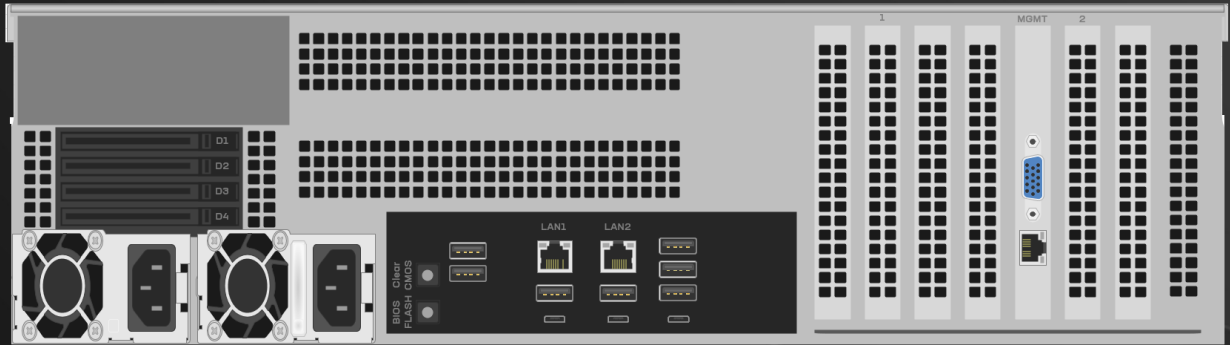

Raptor Lake HFT Server

blackcore
by exacta

3U - FPGA

CPU	Intel® Core™ i9-13900KS
CPU Frequency	up to 8 Cores @ 5.8GHz (all core) SSE
Cache	36MB @ 5.0GHz
Chipset	Z790
RAM	Up to 128GB of latency tuned high performance DDR5
PCIe	Slot 1 - Physical x16, Electrical x16, FHFL Double Width (Electrical x8 when Slot2 is populated) Slot 2 - Physical x8, Electrical x8, FHFL Single Width
LAN	1 x Intel® 2.5Gb Ethernet 1 x Marvell® 10Gb Ethernet 1 x RJ45 Dedicated IPMI LAN
Rear I/O	1 x VGA 1 x HDMI port 8 x USB 3.2 Gen 2
RAID	Onboard RAID 0, 1, 5, 10 Hardware RAID optional
Storage	4 x 2.5" SATA hot-swap caddy OR 2x 2.5" NVMe hot-swap caddy 2 x M.2 Socket M
PSU	1300W Dual Redundant
Depth	720mm